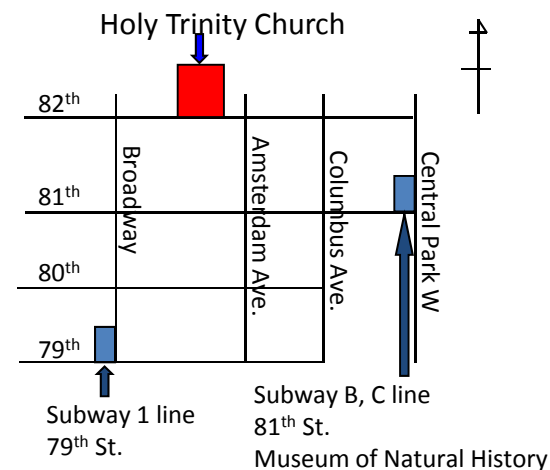

Choral Festival of Japan

Choral Festival of Japan

is an annual music concert, established in 2009, to provide an opportunity for various Japanese groups of singers and choirs in the NY area to meet each other and perform for the community. We are bound to each other through the joy of singing and hope to stimulate each other's growth. In 2011, the music workshop will welcome anyone who is interested in singing! Please join us! This year, we would like to show our support to victims of Tohoku Pacific Ocean Earthquake which hit Japan hard on 03/11/11, and we decided to put a donation box in the church. Your kind corporation will be really appreciated. All donation will go to Japan Society's Earthquake Relief Fund. Please join us to support Japan !

Date: Saturday, June 18th, 2011

[Part-1] 12:45-2:00PM: Workshop (Fee $10)

Please email infocfj@yahoo.co.jp to register

Everyone is welcome! We will learn and practice:

- Instructor: Ms. Sahoko Sato
- Music Piece: Ode to Mother Earth

[Part-2] 3:00-5:00PM: Concert (FREE Admission)

Cocolo Japanese Gospel Choir

Hanamizuki

Harmony Basket

Sakura Chorus

The New York Mixed Chorus

(Alphabetical order)

Location:

**Holy Trinity Roman Catholic Church
213 W 82nd St, New York, NY 10024**

For the finale, all workshop participants will sing "Ode to Mother Earth" with all the performers!

Your donation to support Japan will be highly appreciated.

For more information: infocfj@yahoo.co.jp